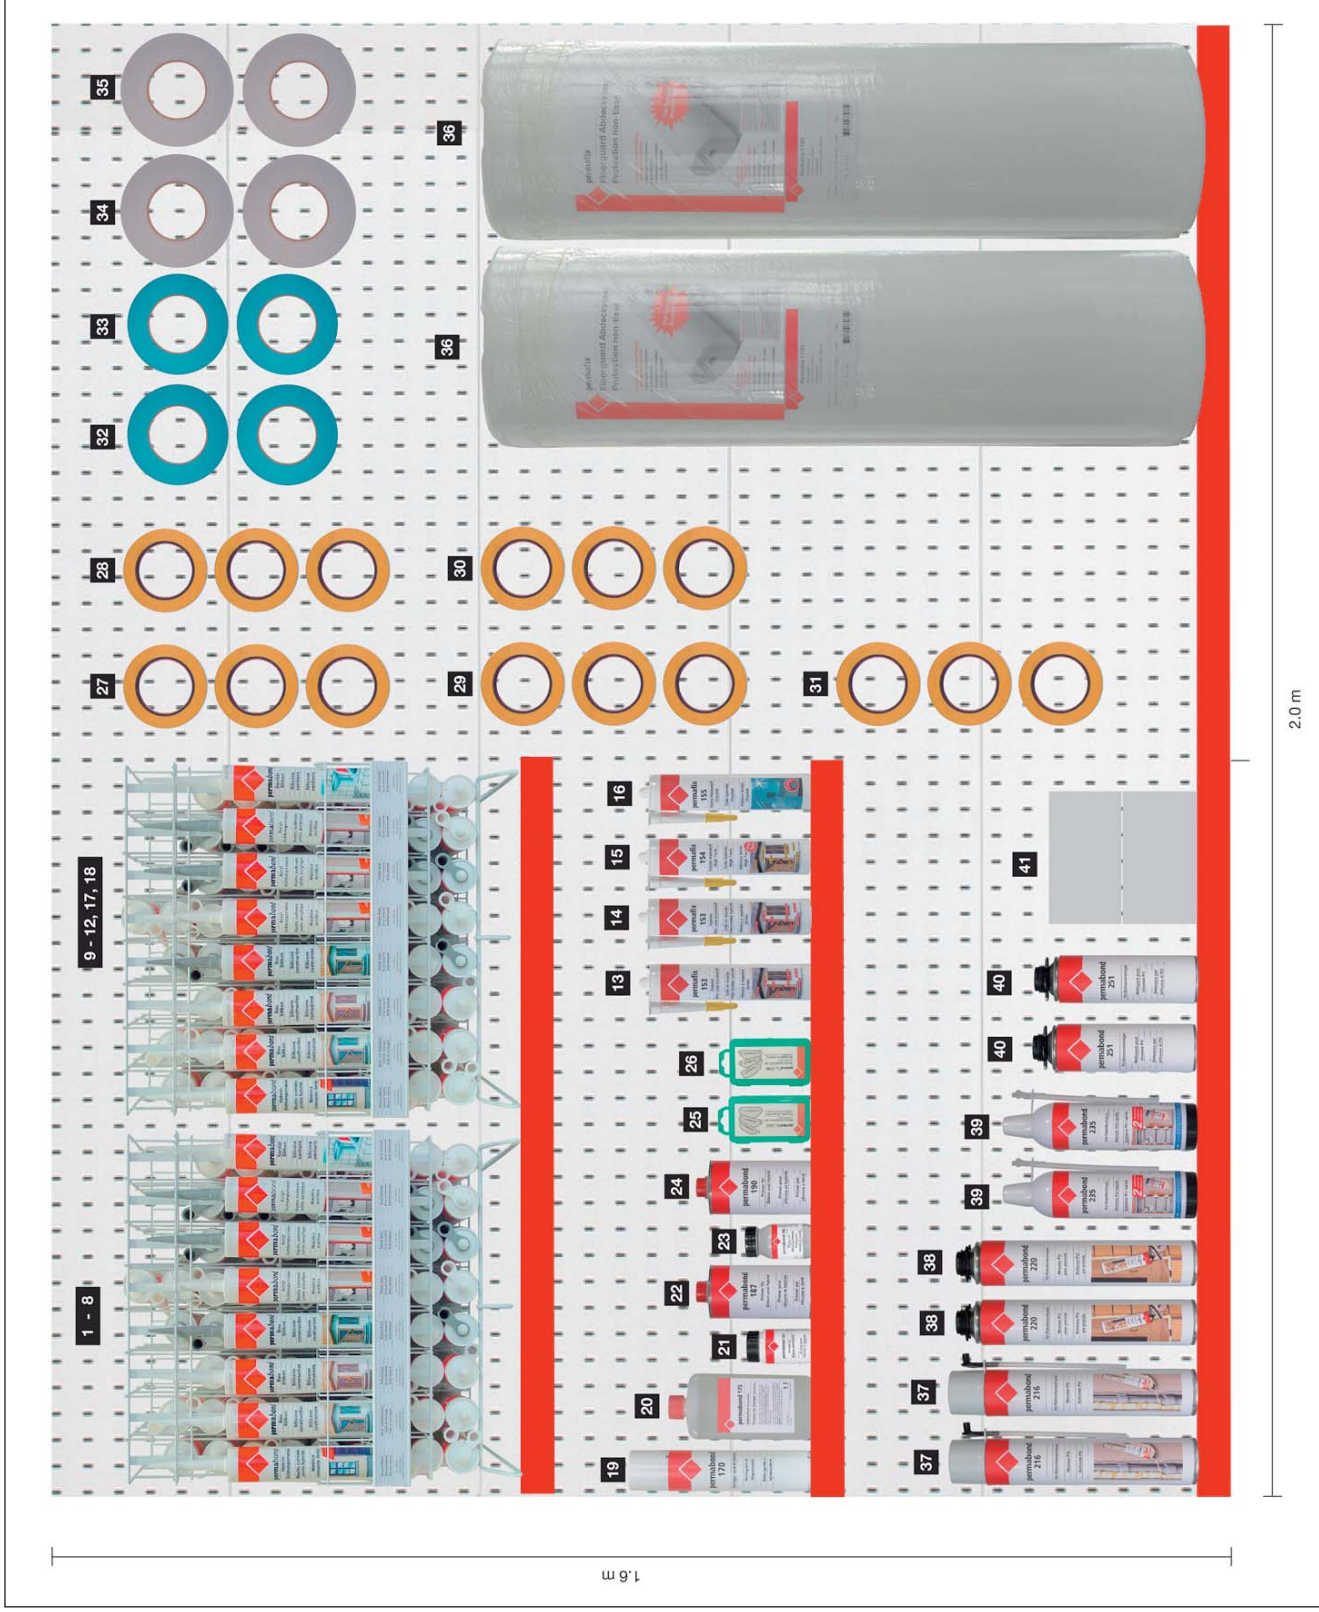

Shop in Shop

Shop in Shop - Regalbestückungen

Shop in Shop - Regalbestückungen

Shop in Shop - Regalbestückungen

Shop in Shop - Regalbestückungen

Shop in Shop - Regalbestückungen

Shop in Shop - Layout-Vorschläge

1.6 m

2.0 m

Shop in Shop - Layout-Vorschläge

Shop in Shop - Layout-Vorschläge

Shop in Shop - Regale

Wandregal

Shop in Shop - Regale

Bemassungsbeispiele