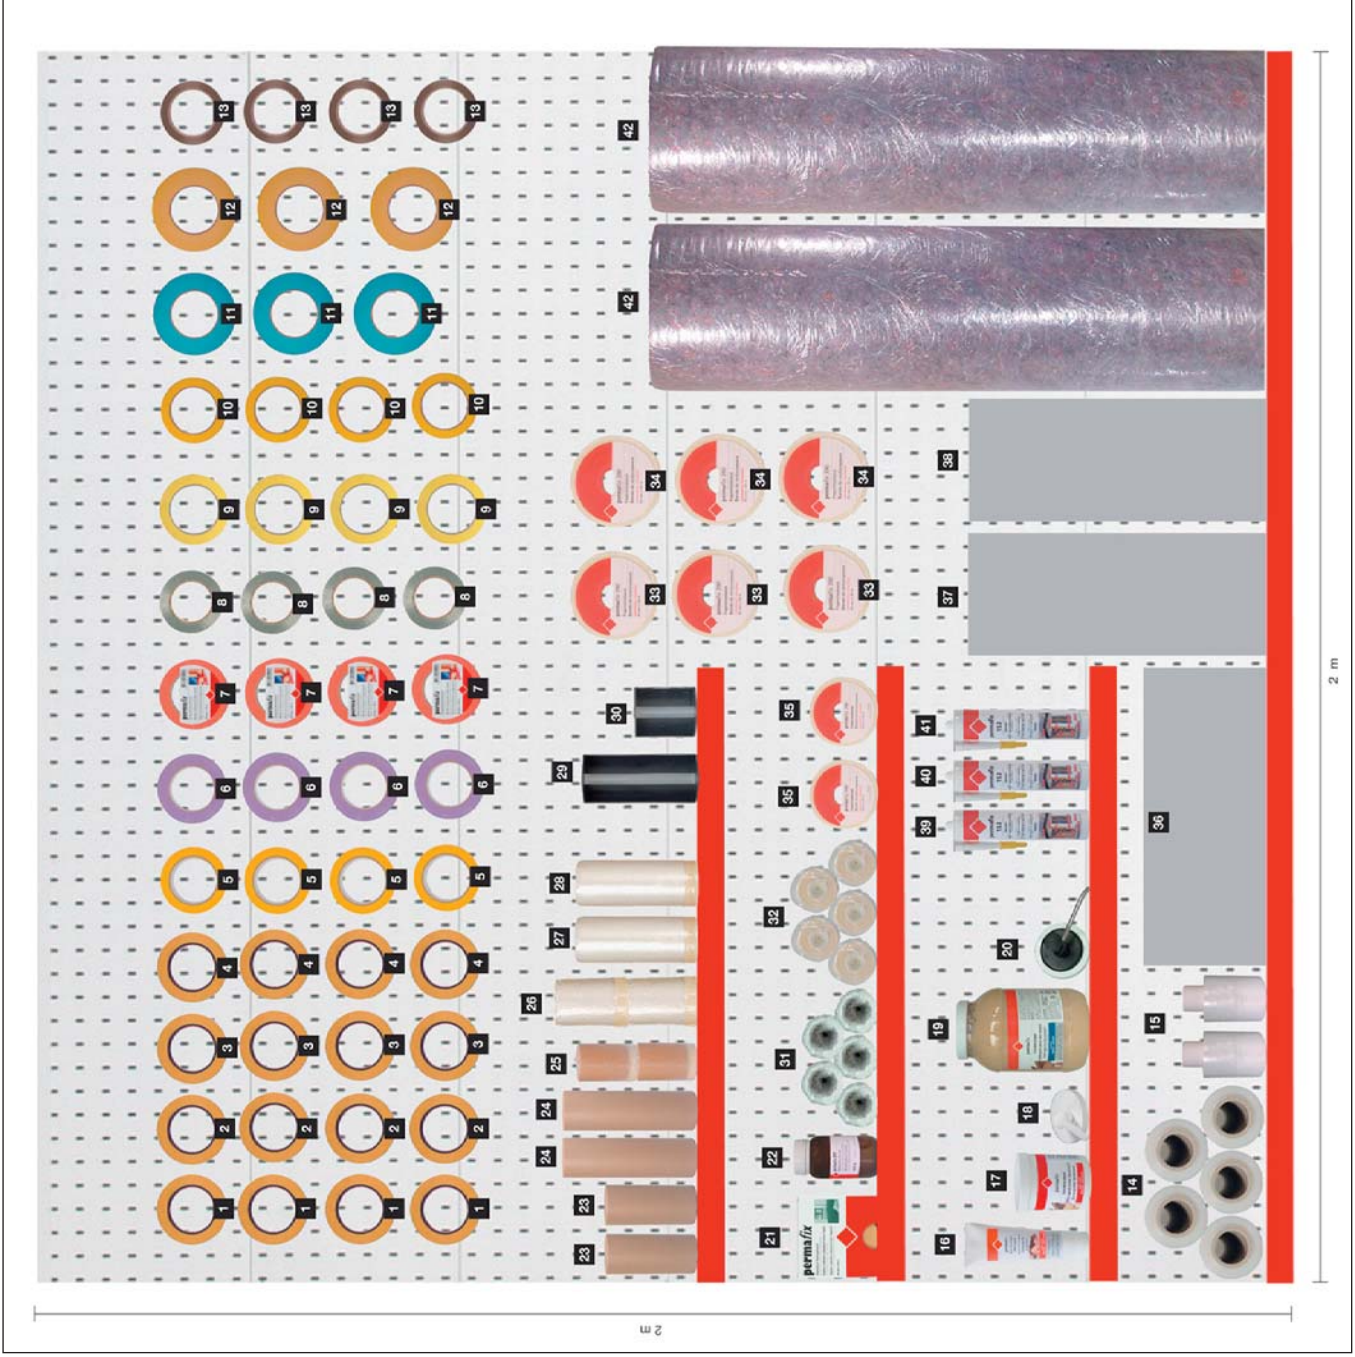

Shop in Shop

Shop in Shop - Regalbestückungen

Shop in Shop - Regalbestückungen

Shop in Shop - Regalbestückungen

Shop in Shop - Regalbestückungen

Shop in Shop - Regalbestückungen

Shop in Shop - Layout-Vorschläge

1.6 m

2.0 m

Shop in Shop - Layout-Vorschläge

Shop in Shop - Layout-Vorschläge

Shop in Shop - Regale

Wandregal

Shop in Shop - Regale

Bemassungsbeispiele