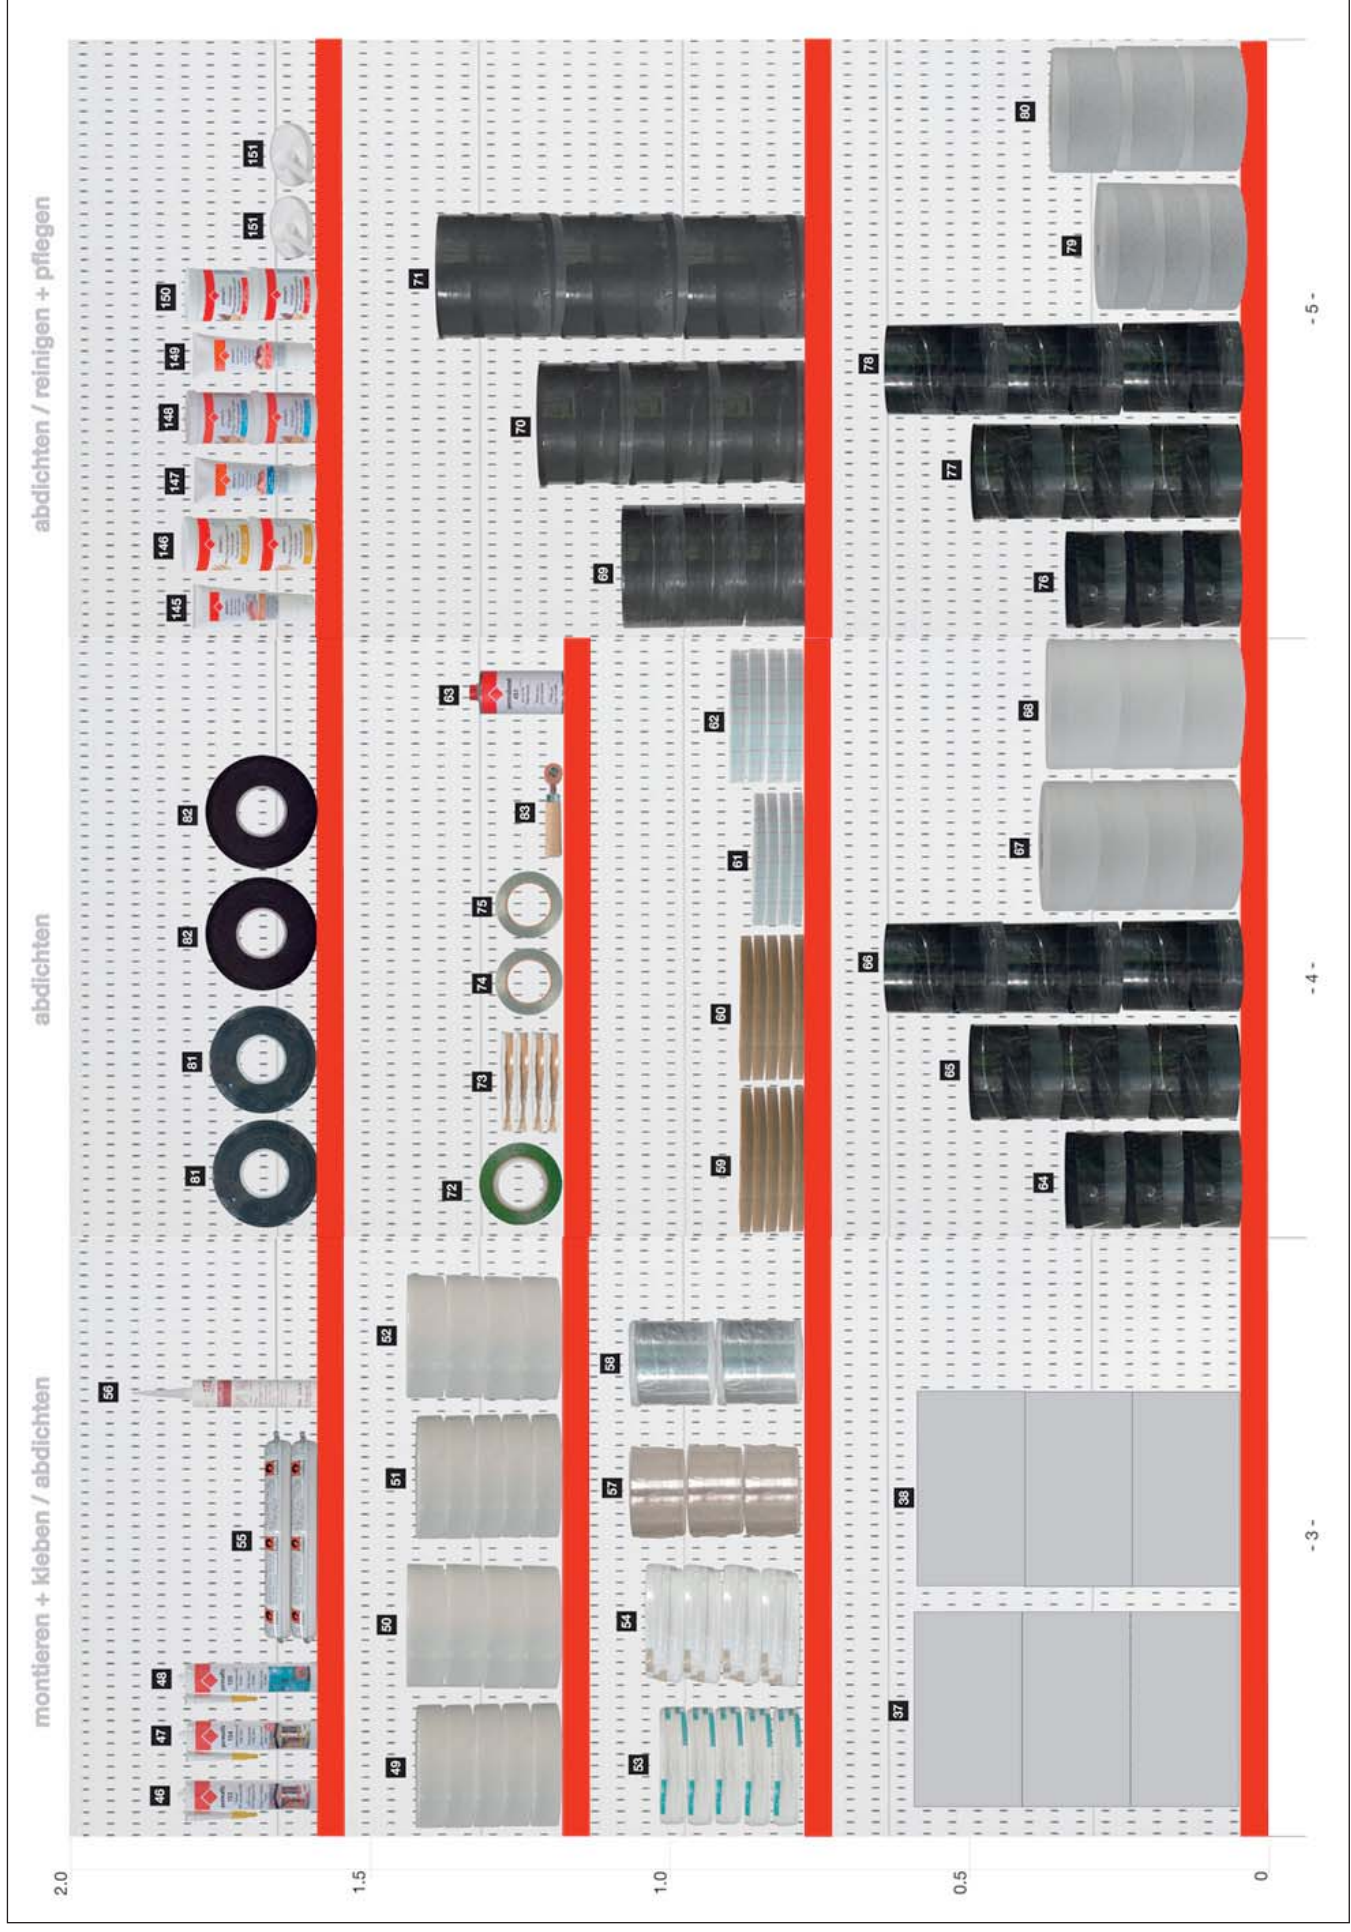

Shop in Shop

Shop in Shop - Regalbestückungen

Shop in Shop - Regalbestückungen

Shop in Shop - Regalbestückungen

Shop in Shop - Regalbestückungen

Shop in Shop - Regalbestückungen

Shop in Shop - Layout-Vorschläge

1.6 m

2.0 m

Shop in Shop - Layout-Vorschläge

Shop in Shop - Layout-Vorschläge

Shop in Shop - Regale

Wandregal

Shop in Shop - Regale

Bemassungsbeispiele